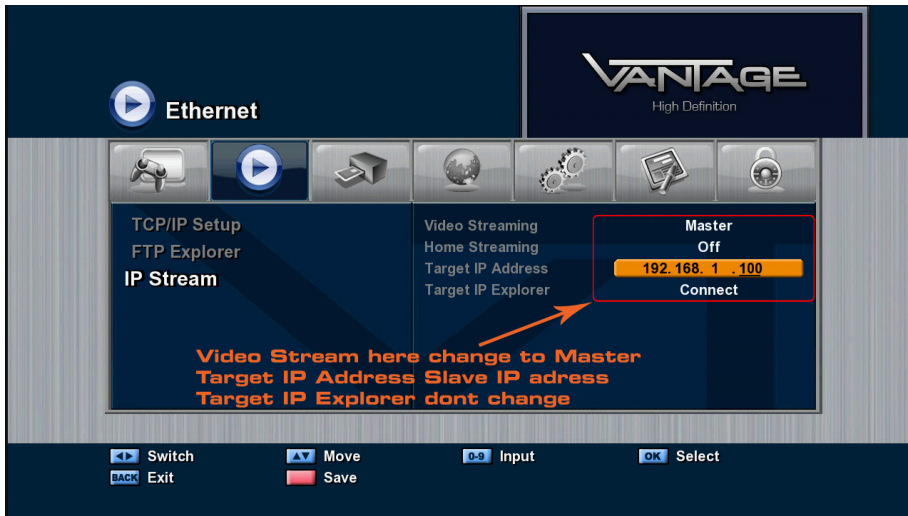

Manual for streaming between 2 Vantage HD Receiver

Z.B.: HD 8000 als Master

Choose this option in menu

After config this option press the red button to save.

After config this option press the red button to save. Now press Connect to browse on Master Receiver

HD 1100/7100/8000 as Slave